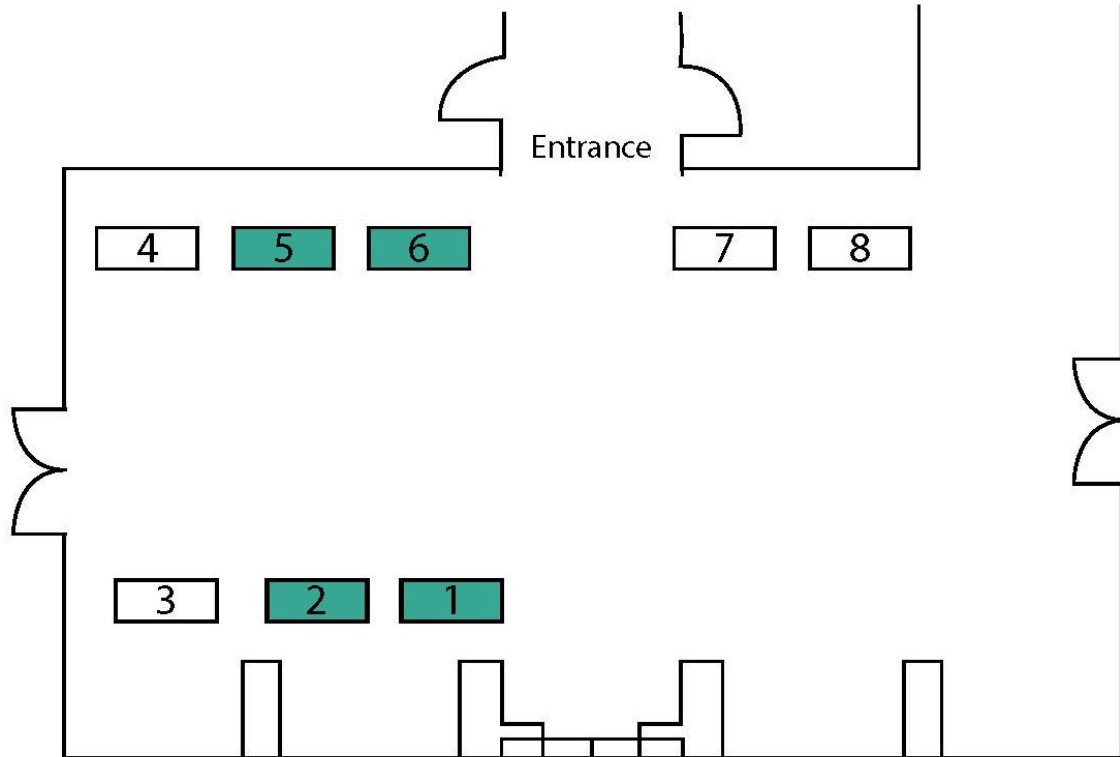

Executive Decision Making

Conference: November 14-18

Exhibits: November 14-18

Revere Hotel Boston Common

Tea Gallery

Company	Booth
Captario	1
ProPharma Group	2
PwC	5
Planview, Inc.	6